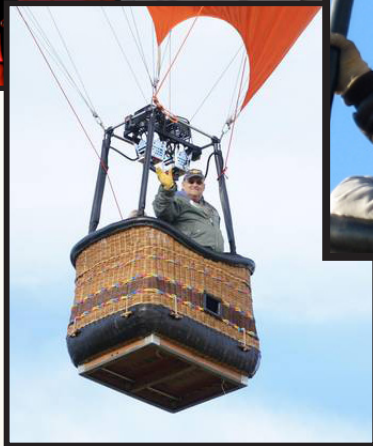

# IFEA PRESIDENT'S LETTER

BY STEVEN WOOD SCHMADER, CFEF

“The greatest ride that you will ever take, is the one you were least expecting.”

- Scott Spencer  
1954 - 2020

In the hot-air ballooning community, when a beloved pilot passes away, a tribute flight is launched, with a single balloon floating slowly into the sky, silhouetted against the breaking rays of the morning sunrise, and trailing below it three long black banners to express both the sorrow and grieving of those left behind, but also the joy and special memories that they have shared with so many and left behind for all of us to continue building upon, in honor of their lifetime of dedication to friends, family and community.

Scott liked to say that ‘the greatest ride that you will ever take, is the one you were least expecting’. If that is true, then he is now on the forever flight that he so deserves and I thank him for letting me be a part of the grand launch that he provided to us all.